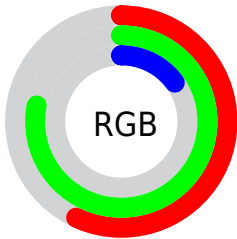

Distribution

Red (57%)

Green (78%)

Blue (15%)