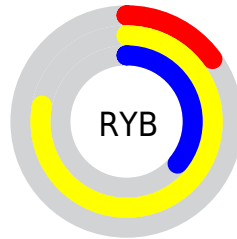

# Details

The CIELab color **74.48, -39.79, 68.28** is a dark color, and the websafe version is hex **99CC33**. The color can be described as dark muted chartreuse. A complement of this color would be **33.49, 59.83, -74.26**, and the grayscale version is **67.95, 0.00, -0.01**.

A 20% lighter version of the original color is **93.93, -38.81, 67.58**, and **54.69, -38.75, 57.60** is the 20% darker color. If you saturate the color by 10%, you get **74.04, -42.93, 71.80**, and if you desaturate by 10%, it is **74.98, -36.22, 62.67**.

# Distribution

Red (57%)

Green (78%)

Blue (15%)

Red (15%)

Yellow (78%)

Blue (36%)

Cyan (28%)