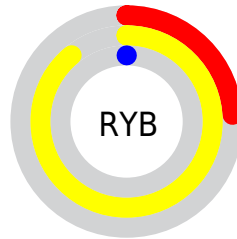

Red (24%)

Yellow (89%)

Blue (0%)