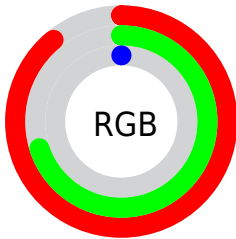

Distribution

Red (89%)

Green (70%)

Blue (0%)