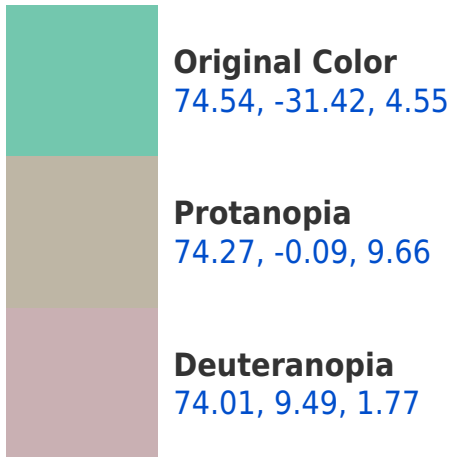

# Black Background

This preview shows how the CIE Lab color 154.54, -31.42, 4.55 looks on a black background.

## **Background**

This preview shows how black text looks on a background with the CIELab color 154.54, -31.42, 4.55.

## Dichromacy

# Trichromacy

**Original Color**  
74.54, -31.42, 4.55

**Protanomaly**  
73.92, -12.41, 7.26

**Deuteranomaly**  
73.55, -6.19, 1.88

**Tritanomaly**  
74.56, -22.95, -7.85