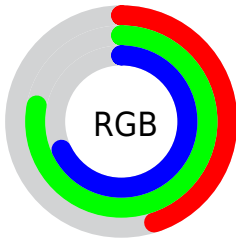

Distribution

- Red (45%)
- Green (78%)
- Blue (68%)