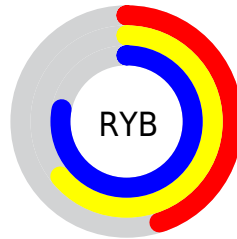

- Red (45%)
- Yellow (64%)
- Blue (78%)