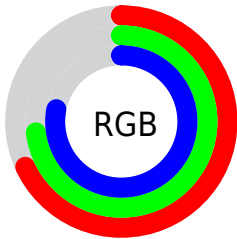

Distribution

Red (68%)

Green (73%)

Blue (78%)