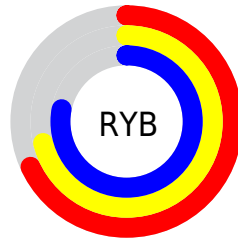

# Details

The CIELab color  $74.61, -1.51, -7.99$  is a light color, and the websafe version is hex `CCCCCC`. A complement of this color would be  $76.16, 2.03, 8.10$ , and the grayscale version is  $74.35, 0.00, -0.01$ .

A 20% lighter version of the original color is  $94.65, -1.30, -8.10$ , and  $54.64, -1.39, -7.81$  is the 20% darker color. If you saturate the color by 10%, you get  $70.47, -2.30, -14.33$ , and if you desaturate by 10%, it is  $78.78, -0.35, -1.67$ .

# Distribution

Red (68%)

Green (73%)

Blue (78%)

Red (68%)

Yellow (71%)

Blue (78%)

Cyan (13%)