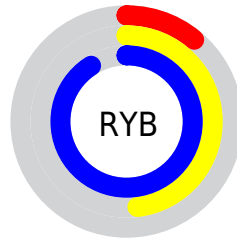

- Red (11%)
- Yellow (48%)
- Blue (91%)