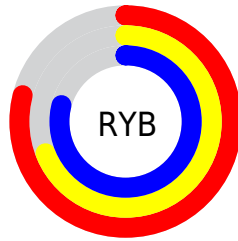

- Red (79%)
- Yellow (69%)
- Blue (79%)