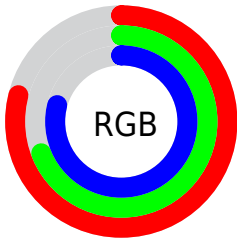

Distribution

- Red (79%)
- Green (69%)
- Blue (79%)