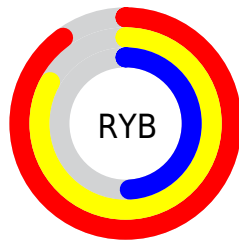

# Details

The CIELab color **74.69, 15.47, 32.91** is a light color, and the websafe version is hex **CC9966**. A complement of this color would be **71.87, -6.15, -29.86**, and the grayscale version is **74.83, 0.00, -0.01**.

A 20% lighter version of the original color is **91.40, 2.45, 27.97**, and **54.76, 15.21, 33.16** is the 20% darker color. If you saturate the color by 10%, you get **71.36, 20.13, 40.73**, and if you desaturate by 10%, it is **78.15, 11.28, 25.29**.

# Distribution

Red (90%)

Green (67%)

Blue (49%)

Red (90%)

Yellow (83%)

Blue (49%)

Cyan (0%)