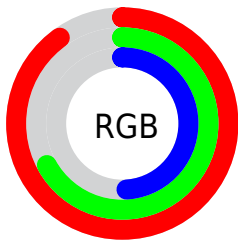

Distribution

Red (90%)

Green (67%)

Blue (49%)