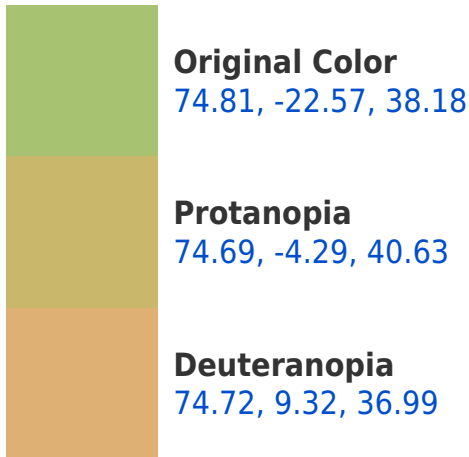

# Black Background

This preview shows how the CIELab color 154.81, -22.57, 38.18 looks on a black background.

## **Background**

This preview shows how black text looks on a background with the CIELab color 154.81, -22.57, 38.18.

## Dichromacy

**Tritanopia**  
74.71, 0.68, -7.79

# Trichromacy

**Original Color**  
74.81, -22.57, 38.18

**Protanomaly**  
74.76, -11.17, 39.99

**Deuteranomaly**  
74.61, -2.65, 36.98

**Tritanomaly**  
74.67, -8.74, 8.98