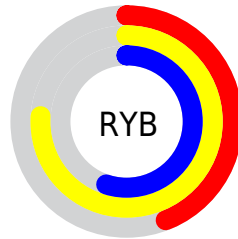

Red (44%)

Yellow (76%)

Blue (55%)