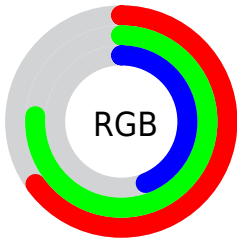

Distribution

Red (65%)

Green (76%)

Blue (44%)