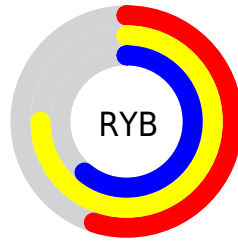

- Red (55%)
- Yellow (75%)
- Blue (61%)