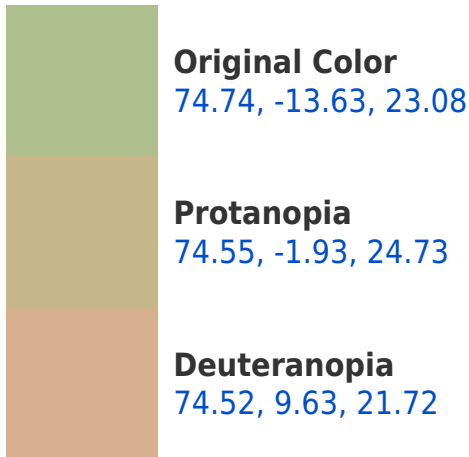

# Rectangle

The Rectangle color scheme consists of four colors that form a rectangle on the color wheel.

154.74, -13.63, 23.08

100.00, -26.44, 4.39

100.00, 13.63, -23.08

100.00, 26.44, -4.39

## **Background**

This preview shows how black text looks on a background with the CIELab color 154.74, -13.63, 23.08.

## Dichromacy

# Trichromacy

**Original Color**  
74.74, -13.63, 23.08

**Protanomaly**  
74.70, -6.50, 24.28

**Deuteranomaly**  
74.39, 0.96, 21.86

**Tritanomaly**  
74.82, -3.76, 3.82