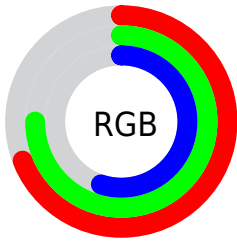

Distribution

- Red (69%)
- Green (75%)
- Blue (55%)