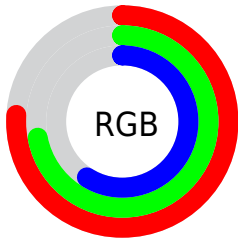

Distribution

Red (76%)

Green (72%)

Blue (59%)