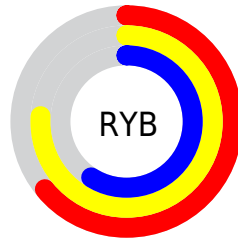

Red (64%)

Yellow (76%)

Blue (59%)