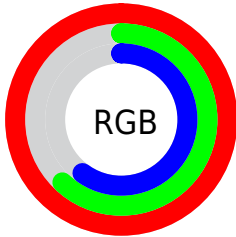

Distribution

Red (100%)

Green (62%)

Blue (60%)