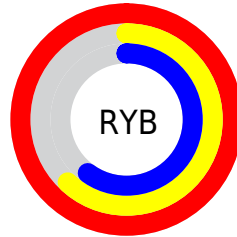

Details

The CIELab color **75.05, 35.00, 18.25** is a light color, and the websafe version is hex **FF9999**. A complement of this color would be **92.46, -26.85, -11.81**, and the grayscale version is **75.93, 0.00, -0.01**.

A 20% lighter version of the original color is **89.10, 12.71, 9.13**, and **55.08, 35.27, 18.31** is the 20% darker color. If you saturate the color by 10%, you get **69.57, 44.70, 24.79**, and if you desaturate by 10%, it is **80.94, 25.50, 12.68**.

Distribution

Red (100%)

Green (62%)

Blue (60%)

Red (100%)

Yellow (62%)

Blue (60%)

Cyan (0%)