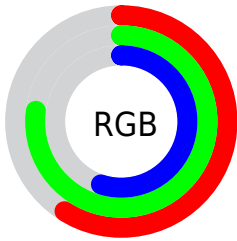

Distribution

Red (59%)

Green (77%)

Blue (55%)