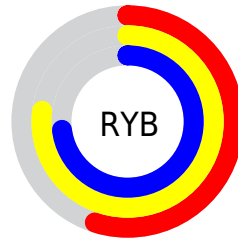

## Conversions Part 2

Format	Color
<a href="#">RYB</a>	<a href="#">139, 197, 185</a>
Decimal	<a href="#">9946507</a>
CIELab	<a href="#">75.06, -26.15, 24.32</a>
CIElCh	<a href="#">75, 35.711, 137.077</a>
Yxy	<a href="#">48.3737, 0.3180, 0.4115</a>
Android (android.graphics.Color)	<a href="#">4288136587</a> ( <a href="#">0xFF97C58B</a> )
YUV	<a href="#">176.6340, -18.5536, -22.4810</a>
Hunter-Lab	<a href="#">69.5512, -25.7633, 21.5862</a>

# Details

The CIELab color **75.06, -26.15, 24.32** is a light color, and the websafe version is hex **99CC99**. A complement of this color would be **64.01, 27.70, -23.33**, and the grayscale version is **72.14, 0.00, -0.01**.

A 20% lighter version of the original color is **95.10, -26.23, 24.29**, and **55.07, -26.15, 24.59** is the 20% darker color. If you saturate the color by 10%, you get **73.84, -34.52, 32.83**, and if you desaturate by 10%, it is **76.44, -17.43, 15.88**.

# Distribution

Red (59%)

Green (77%)

Blue (55%)

Red (55%)

Yellow (77%)

Blue (73%)

Cyan (23%)