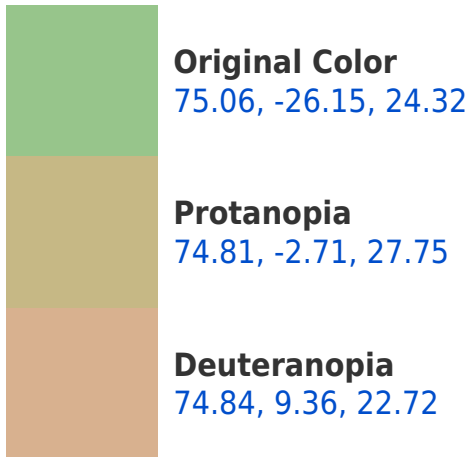

## **Background**

This preview shows how black text looks on a background with the CIELab color 155.06, -26.15, 24.32.

## Dichromacy

**Tritanopia**  
75.10, -5.89, -10.60

# Trichromacy

**Original Color**  
75.06, -26.15, 24.32

**Protanomaly**  
74.80, -11.69, 26.44

**Deuteranomaly**  
74.47, -3.87, 22.40

**Tritanomaly**  
74.99, -13.83, 2.25