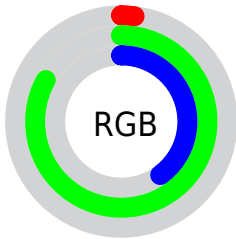

Distribution

- Red (2%)
- Green (83%)
- Blue (40%)