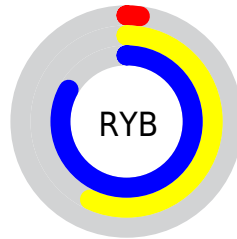

- Red (2%)
- Yellow (57%)
- Blue (83%)