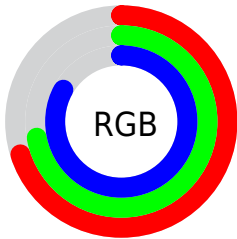

Distribution

- Red (70%)
- Green (72%)
- Blue (83%)