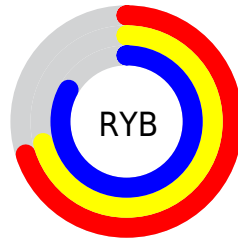

- Red (70%)
- Yellow (71%)
- Blue (83%)