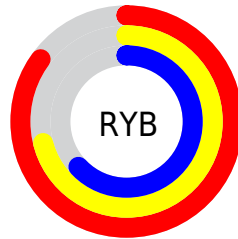

# Details

The CIELab color  $75.16, 13.04, 13.45$  is a light color, and the websafe version is hex  $CC9999$ . A complement of this color would be  $79.24, -10.41, -11.99$ , and the grayscale version is  $75.87, 0.00, -0.01$ .

# Distribution

Red (85%)

Green (69%)

Blue (63%)

Red (85%)

Yellow (71%)

Blue (63%)

Cyan (0%)