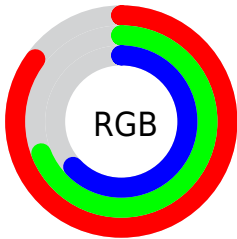

Distribution

Red (85%)

Green (69%)

Blue (63%)