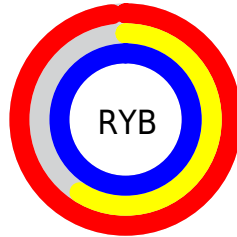

## Conversions Part 2

<b>Format</b>	<b>Color</b>
<b>R<sub>YB</sub></b>	249, 150, 255
Decimal	16357119
CIE <sub>Lab</sub>	75.56, 52.59, -36.88
CIE <sub>LCh</sub>	76, 64.233, 324.959
Yxy	49.1749, 0.3124, 0.2259
Android (android.graphics.Color)	4294547199 (0xFFFF996FF)
YUV	191.5710, 31.2705, 50.3652
Hunter-Lab	70.1248, 50.4353, -35.9009

# Details

The CIELab color  $75.56, 52.59, -36.88$  is a light color, and the websafe version is hex  $\text{FF99FF}$ . A complement of this color would be  $92.04, -49.08, 41.20$ , and the grayscale version is  $77.43, 0.00, -0.01$ .

# Distribution

- Red (98%)
- Green (59%)
- Blue (100%)

- Red (98%)
- Yellow (59%)
- Blue (100%)

- Cyan (2%)
- Magenta (41%)
- Yellow (0%)
- Black (0%)

- Cyan (2%)
- Magenta (41%)
- Yellow (0%)