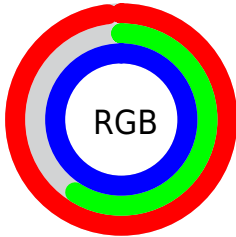

Distribution

- Red (98%)
- Green (59%)
- Blue (100%)