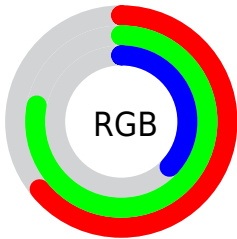

Distribution

- Red (64%)
- Green (78%)
- Blue (37%)