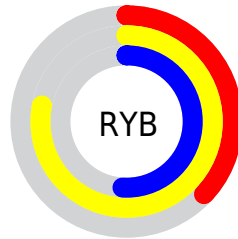

- Red (37%)
- Yellow (78%)
- Blue (51%)