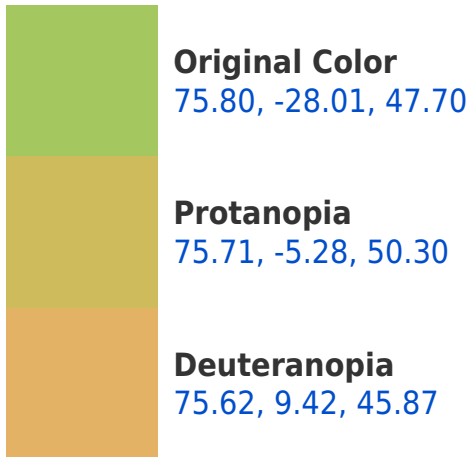

## **Background**

This preview shows how black text looks on a background with the CIELab color 155.80, -28.01, 47.70.

## Dichromacy

# Trichromacy

**Original Color**  
75.80, -28.01, 47.70

**Protanomaly**  
75.52, -13.50, 49.29

**Deuteranomaly**  
75.45, -4.52, 46.12

**Tritanomaly**  
75.32, -11.35, 12.06