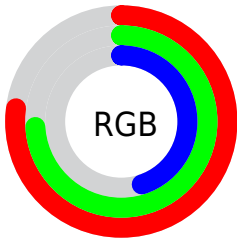

Distribution

Red (77%)

Green (74%)

Blue (45%)