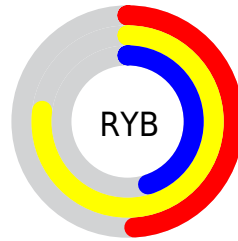

## Conversions Part 2

Format	Color
<a href="#">RYB</a>	<a href="#">124, 197, 115</a>
Decimal	<a href="#">12959091</a>
CIELab	<a href="#">75.76, -7.81, 38.35</a>
CIELCh	<a href="#">76, 39.137, 101.511</a>
Yxy	<a href="#">49.4978, 0.3780, 0.4222</a>
Android (android.graphics.Color)	<a href="#">4291149171 (0xFFC5BD73)</a>
YUV	<a href="#">182.9560, -33.5023, 12.3166</a>
Hunter-Lab	<a href="#">70.3547, -10.6899, 29.4992</a>

# Details

The CIELab color  $75.76, -7.81, 38.35$  is a light color, and the websafe version is hex `CCCC99`. A complement of this color would be  $53.86, 15.93, -39.57$ , and the grayscale version is  $74.51, 0.00, -0.01$ .

A 20% lighter version of the original color is  $95.74, -7.69, 38.33$ , and  $55.83, -7.74, 38.43$  is the 20% darker color. If you saturate the color by 10%, you get  $75.00, -8.72, 47.22$ , and if you desaturate by 10%, it is  $76.58, -6.52, 29.19$ .

# Distribution

Red (77%)

Green (74%)

Blue (45%)

Red (49%)

Yellow (77%)

Blue (45%)

Cyan (0%)