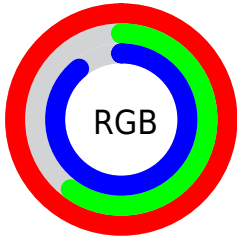

Distribution

Red (100%)

Green (60%)

Blue (89%)