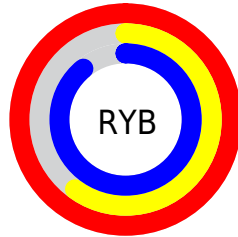

Red (100%)

Yellow (60%)

Blue (89%)