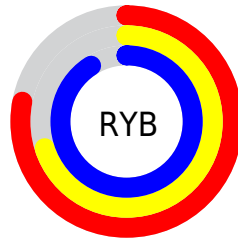

- Red (78%)
- Yellow (70%)
- Blue (91%)