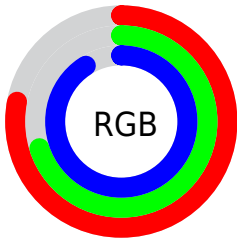

Distribution

- Red (78%)
- Green (70%)
- Blue (91%)