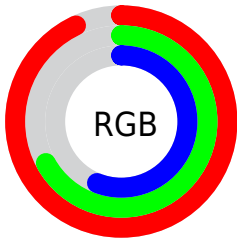

Distribution

- Red (93%)
- Green (67%)
- Blue (56%)