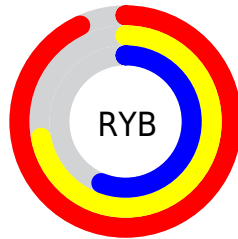

- Red (93%)
- Yellow (72%)
- Blue (56%)