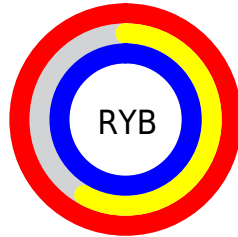

- Red (100%)
- Yellow (58%)
- Blue (100%)