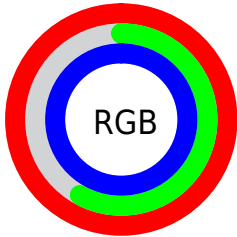

Distribution

- Red (100%)
- Green (58%)
- Blue (100%)