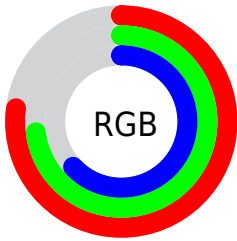

Distribution

- Red (77%)
- Green (73%)
- Blue (63%)