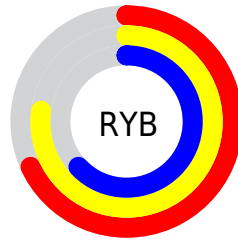

- Red (68%)
- Yellow (77%)
- Blue (63%)