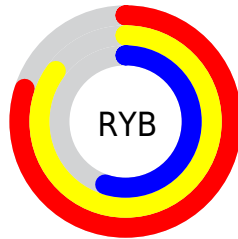

- Red (80%)
- Yellow (85%)
- Blue (55%)