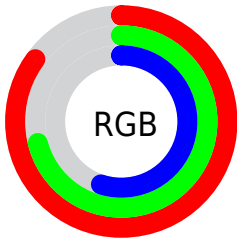

Distribution

- Red (85%)
- Green (71%)
- Blue (55%)