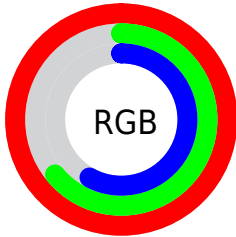

Distribution

Red (100%)

Green (64%)

Blue (58%)