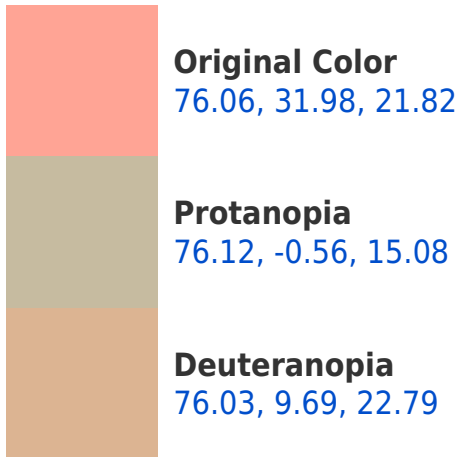

# Black Background

This preview shows how the CIE Lab color 156.06, 31.98, 21.82 looks on a black background.

## **Background**

This preview shows how black text looks on a background with the CIELab color 156.06, 31.98, 21.82.

## Dichromacy

**Tritanopia**  
76.14, 35.78, 8.84

# Trichromacy

**Original Color**  
76.06, 31.98, 21.82

**Protanomaly**  
75.89, 11.13, 17.19

**Deuteranomaly**  
75.89, 18.07, 22.27

**Tritanomaly**  
76.15, 34.17, 13.78