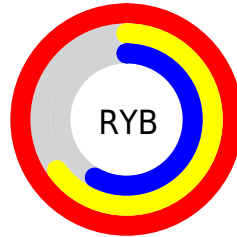

# Details

The CIELab color **76.06, 31.98, 21.82** is a light color, and the websafe version is hex **FF9999**. A complement of this color would be **89.83, -23.44, -15.77**, and the grayscale version is **76.85, 0.00, -0.01**.

A 20% lighter version of the original color is **90.21, 9.54, 12.82**, and **56.07, 32.22, 21.97** is the 20% darker color. If you saturate the color by 10%, you get **70.93, 40.79, 28.81**, and if you desaturate by 10%, it is **81.52, 23.47, 15.64**.

# Distribution

Red (100%)

Green (64%)

Blue (58%)

Red (100%)

Yellow (65%)

Blue (58%)

Cyan (0%)