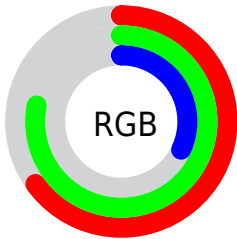

Distribution

- Red (65%)
- Green (78%)
- Blue (32%)