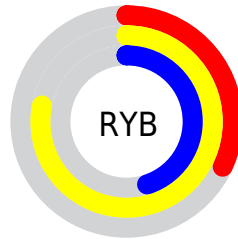

- Red (32%)
- Yellow (78%)
- Blue (45%)