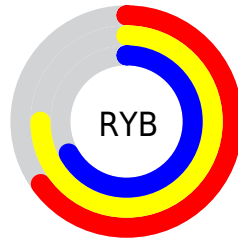

Red (65%)

Yellow (75%)

Blue (67%)