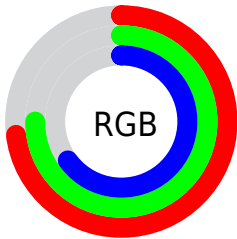

Distribution

Red (73%)

Green (75%)

Blue (65%)