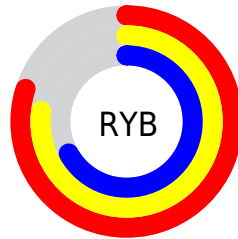

# Details

The CIELab color **76.27, 4.08, 9.41** is a light color, and the websafe version is hex **CCCCCC**. A complement of this color would be **75.67, -3.25, -9.13**, and the grayscale version is **76.56, 0.00, -0.01**.

A 20% lighter version of the original color is **95.86, 2.26, 8.92**, and **56.31, 4.23, 9.37** is the 20% darker color. If you saturate the color by 10%, you get **72.91, 7.16, 15.70**, and if you desaturate by 10%, it is **79.69, 1.39, 3.37**.

# Distribution

Red (80%)

Green (73%)

Blue (67%)

Red (80%)

Yellow (77%)

Blue (67%)

Cyan (0%)