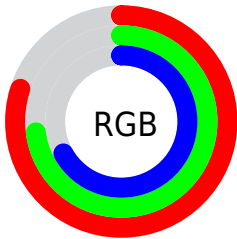

Distribution

Red (80%)

Green (73%)

Blue (67%)