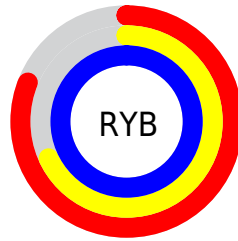

## Conversions Part 2

<b>Format</b>	<b>Color</b>
R <sub>Y</sub> B	206, 173, 255
Decimal	13544959
CIE <sub>Lab</sub>	76.21, 27.73, -36.21
CIE <sub>LCh</sub>	76, 45.608, 307.445
Yxy	50.2296, 0.2785, 0.2393
Android (android.graphics.Color)	4291735039 (0xFFCEADFF)
YUV	192.2150, 30.9530, 12.0894
Hunter-Lab	70.8729, 23.1787, -35.0654

# Details

The CIELab color  $76.21, 27.73, -36.21$  is a light color, and the websafe version is hex `CC99FF`. A complement of this color would be  $96.02, -24.08, 35.77$ , and the grayscale version is  $77.68, 0.00, -0.01$ .

# Distribution

- Red (81%)
- Green (68%)
- Blue (100%)

- Red (81%)
- Yellow (68%)
- Blue (100%)

- Cyan (19%)
- Magenta (32%)
- Yellow (0%)
- Black (0%)

- Cyan (19%)
- Magenta (32%)
- Yellow (0%)