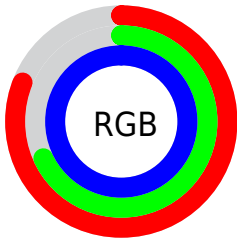

Distribution

- Red (81%)
- Green (68%)
- Blue (100%)