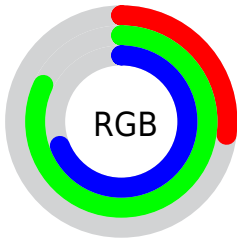

Distribution

- Red (27%)
- Green (82%)
- Blue (69%)