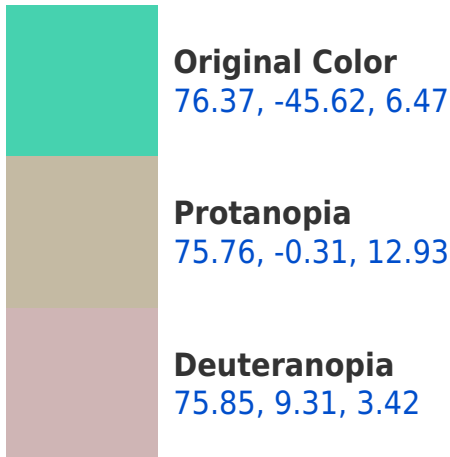

## **Background**

This preview shows how black text looks on a background with the CIELab color 156.37, -45.62, 6.47.

## Dichromacy

## Original Color

76.37, -45.62, 6.47