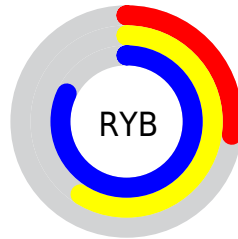

- Red (27%)
- Yellow (59%)
- Blue (82%)