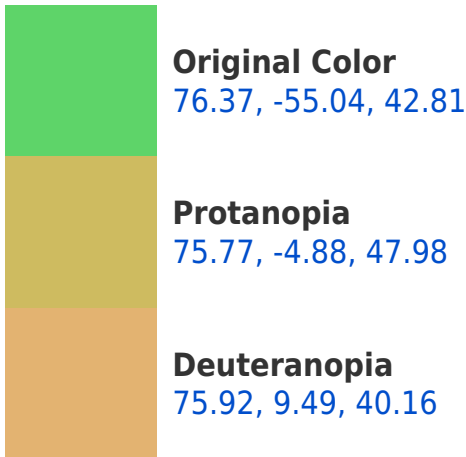

# Black Background

This preview shows how the CIELab color 156.37, -55.04, 42.81 looks on a black background.

## **Background**

This preview shows how black text looks on a background with the CIELab color 156.37, -55.04, 42.81.

## Dichromacy

# Trichromacy

**Original Color**  
76.37, -55.04, 42.81

**Protanomaly**  
75.06, -25.77, 44.92

**Deuteranomaly**  
74.81, -16.60, 39.38

**Tritanomaly**  
75.88, -34.34, 5.40