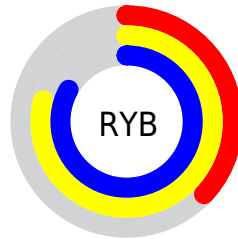

- Red (37%)
- Yellow (79%)
- Blue (83%)