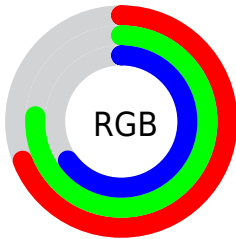

Distribution

- Red (69%)
- Green (76%)
- Blue (65%)