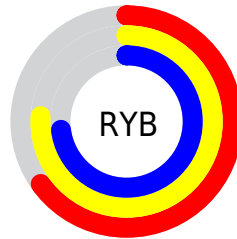

- Red (65%)
- Yellow (76%)
- Blue (73%)