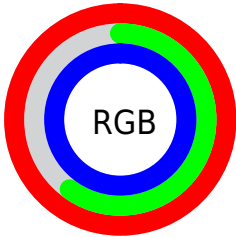

Distribution

- Red (100%)
- Green (60%)
- Blue (100%)