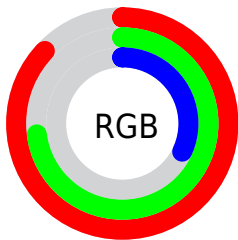

Distribution

- Red (87%)
- Green (73%)
- Blue (32%)