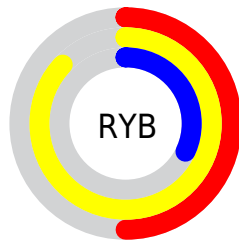

- Red (50%)
- Yellow (87%)
- Blue (32%)