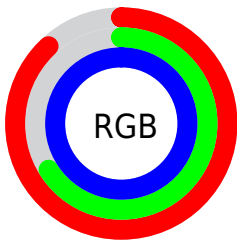

Distribution

- Red (88%)
- Green (66%)
- Blue (100%)