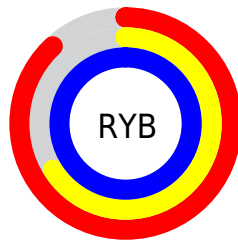

- Red (88%)
- Yellow (66%)
- Blue (100%)