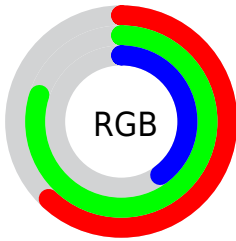

Distribution

- Red (62%)
- Green (80%)
- Blue (40%)