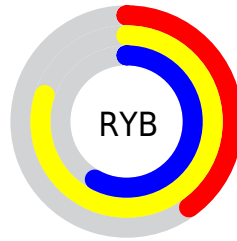

- Red (40%)
- Yellow (80%)
- Blue (58%)