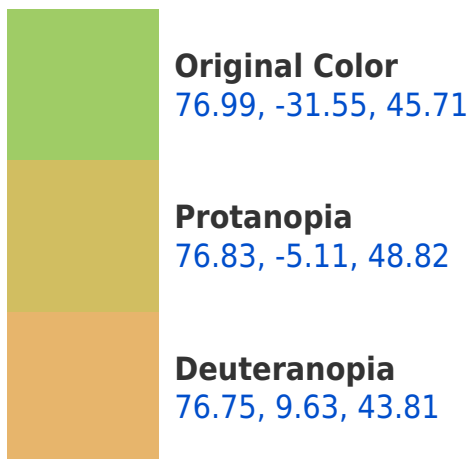

## **Background**

This preview shows how black text looks on a background with the CIELab color 156.99, -31.55, 45.71.

## Dichromacy

**Tritanopia**  
76.76, -3.14, -10.21

# Trichromacy

**Original Color**  
76.99, -31.55, 45.71

**Protanomaly**  
76.68, -14.91, 47.32

**Deuteranomaly**  
76.32, -5.45, 43.73

**Tritanomaly**  
76.48, -14.63, 10.42