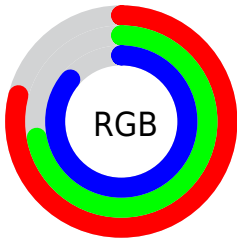

Distribution

- Red (79%)
- Green (72%)
- Blue (86%)