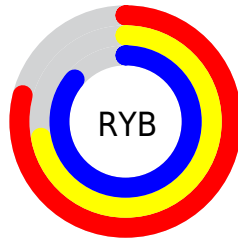

- Red (79%)
- Yellow (72%)
- Blue (86%)