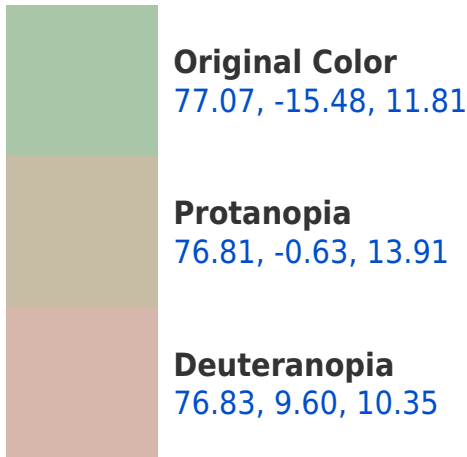

## **Background**

This preview shows how black text looks on a background with the CIELab color 157.07, -15.48, 11.81.

## Dichromacy

**Tritanopia**  
76.97, -2.18, -9.88

# Trichromacy

**Original Color**  
77.07, -15.48, 11.81

**Protanomaly**  
76.74, -6.12, 13.15

**Deuteranomaly**  
76.60, 0.48, 10.36

**Tritanomaly**  
76.87, -7.31, -1.93