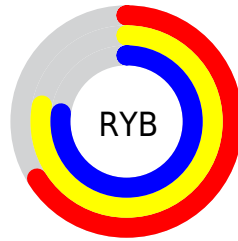

- Red (66%)
- Yellow (78%)
- Blue (77%)