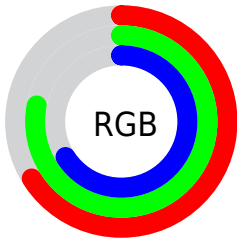

Distribution

- Red (66%)
- Green (78%)
- Blue (66%)