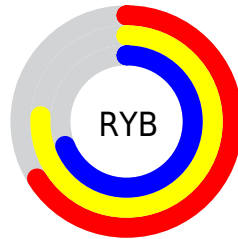

Red (66%)

Yellow (76%)

Blue (69%)