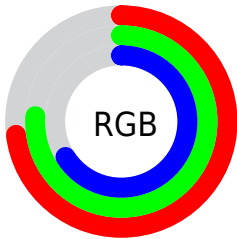

Distribution

Red (73%)

Green (76%)

Blue (66%)