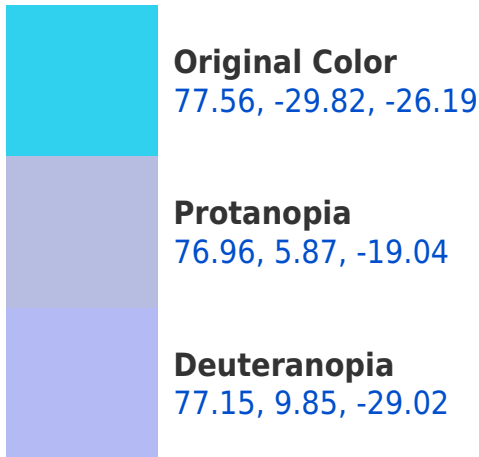

A 20% lighter version of the original color is **93.09, -35.63, -10.98**, and **58.54, -23.38, -24.61** is the 20% darker color. If you saturate the color by 10%, you get **76.20, -29.54, -28.29**, and if you desaturate by 10%, it is **79.09, -29.07, -23.82**.

Rectangle

The Rectangle color scheme consists of four colors that form a rectangle on the color wheel.

157.56, -29.82, -26.19

100.00, 0.89, -39.68

100.00, 29.82, 26.19

100.00, -0.89, 39.68

Sweetspot

The Sweet Spot groups the original color and five complimentary colors.

CIELab 157.56, -29.82, -26.19

Background

This preview shows how black text looks on a background with the CIELab color 157.56, -29.82, -26.19.

Color Blindness Simulation

Color vision deficiency is a very complex topic, and I could not describe the different causes any better than Wikipedia does, so if you want to learn more, you should check out their [article about color blindness](#).

Dichromacy

Tritanopia

77.61, -35.16, -20.23

Trichromacy

Original Color
77.56, -29.82, -26.19

Protanomaly
76.23, -11.18, -23.13

Deuteranomaly
76.28, -7.90, -29.52

Tritanomaly
77.50, -33.12, -22.53