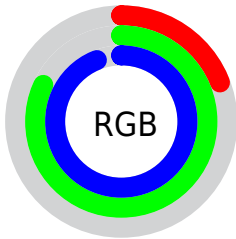

Distribution

- Red (19%)
- Green (82%)
- Blue (94%)