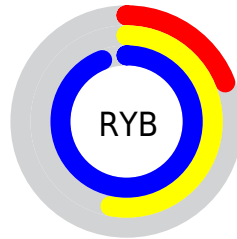

- Red (19%)
- Yellow (53%)
- Blue (94%)