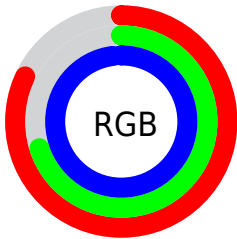

Distribution

- Red (82%)
- Green (70%)
- Blue (98%)