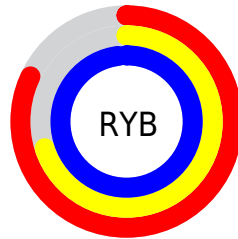

- Red (82%)
- Yellow (70%)
- Blue (98%)