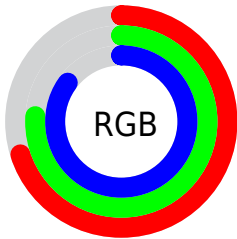

Distribution

Red (70%)

Green (76%)

Blue (85%)