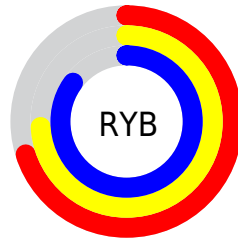

Red (70%)

Yellow (74%)

Blue (85%)