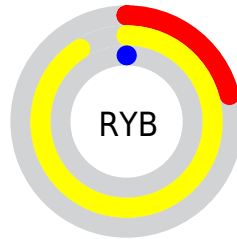

## Conversions Part 2

Format	Color
<a href="#">RYB</a>	<a href="#">54, 231, 0</a>
Decimal	<a href="#">15186688</a>
CIELab	<a href="#">77.60, 2.14, 79.51</a>
CIELCh	<a href="#">78, 79.539, 88.458</a>
Yxy	<a href="#">52.5356, 0.4581, 0.4744</a>
Android (android.graphics.Color)	<a href="#">4293376768</a> (0xFFE7BB00)
YUV	<a href="#">178.8380, -88.1671, 45.7461</a>
Hunter-Lab	<a href="#">72.4814, -1.9041, 44.6278</a>

# Details

The CIELab color **77.60, 2.14, 79.51** is a dark color, and the websafe version is hex **FFCC33**. The color can be described as middle washed orange. A complement of this color would be **33.09, 60.58, -92.98**, and the grayscale version is **73.18, 0.00, -0.01**.

A 20% lighter version of the original color is **94.30, -13.77, 75.29**, and **57.65, 3.33, 62.69** is the 20% darker color. If you saturate the color by 10%, you get **77.60, 2.14, 79.52**, and if you desaturate by 10%, it is **78.75, 0.10, 77.53**.

# Distribution

Red (91%)

Green (73%)

Blue (0%)

Red (21%)

Yellow (91%)

Blue (0%)

Cyan (0%)