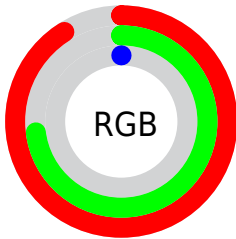

Distribution

Red (91%)

Green (73%)

Blue (0%)