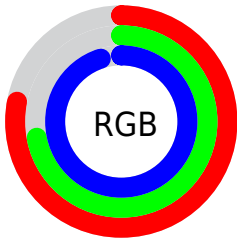

Distribution

- Red (78%)
- Green (72%)
- Blue (95%)