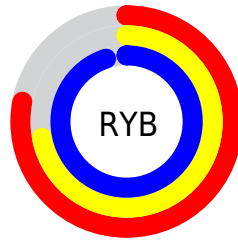

- Red (78%)
- Yellow (72%)
- Blue (95%)