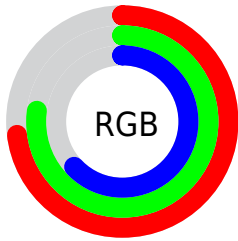

Distribution

- Red (73%)
- Green (77%)
- Blue (63%)