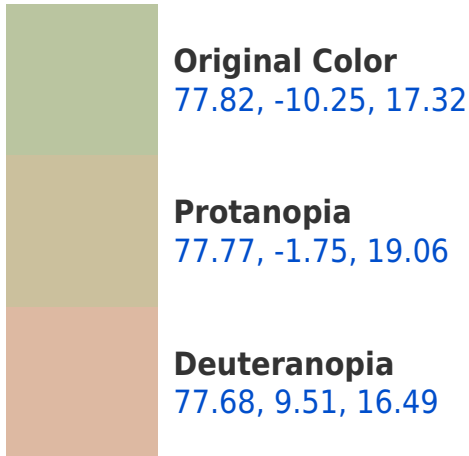

## **Background**

This preview shows how black text looks on a background with the CIELab color 157.82, -10.25, 17.32.

## Dichromacy

**Tritanopia**  
77.91, 3.54, -7.27

# Trichromacy

**Original Color**  
77.82, -10.25, 17.32

**Protanomaly**  
77.83, -4.92, 18.53

**Deuteranomaly**  
77.51, 2.31, 16.61

**Tritanomaly**  
77.73, -1.77, 1.64