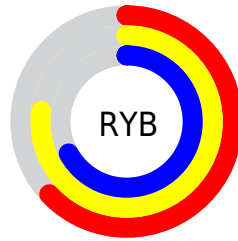

- Red (63%)
- Yellow (77%)
- Blue (67%)