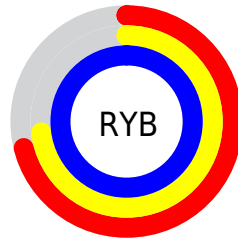

## Conversions Part 2

<b>Format</b>	<b>Color</b>
R <sub>Y</sub> B	181, 187, 255
Decimal	11910399
CIE Lab	77.88, 12.22, -33.79
CIE LCh	78, 35.932, 289.882
Yxy	53.0085, 0.2623, 0.2524
Android (android.graphics.Color)	4290100479 (0xFFB5BCFF)
YUV	193.5450, 30.2973, -11.0020
Hunter-Lab	72.8069, 7.6433, -32.0455

# Details

The CIELab color  $77.88, 12.22, -33.79$  is a light color, and the websafe version is hex `CCCCFF`. A complement of this color would be  $96.71, -7.62, 33.10$ , and the grayscale version is  $78.17, 0.00, -0.01$ .

# Distribution

- Red (71%)
- Green (74%)
- Blue (100%)

- Red (71%)
- Yellow (73%)
- Blue (100%)

- Cyan (29%)
- Magenta (26%)
- Yellow (0%)
- Black (0%)

- Cyan (29%)
- Magenta (26%)
- Yellow (0%)