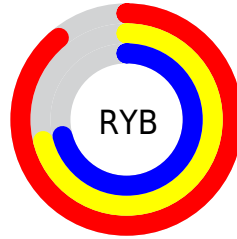

- Red (89%)
- Yellow (71%)
- Blue (71%)