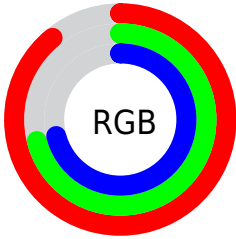

Distribution

- Red (89%)
- Green (71%)
- Blue (71%)