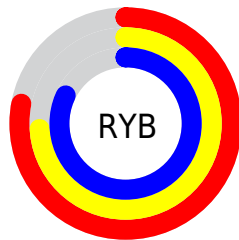

- Red (78%)
- Yellow (74%)
- Blue (82%)