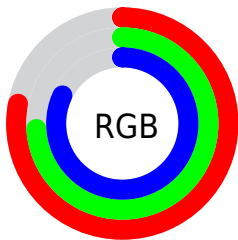

Distribution

- Red (78%)
- Green (74%)
- Blue (82%)