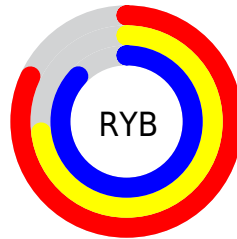

- Red (82%)
- Yellow (73%)
- Blue (87%)