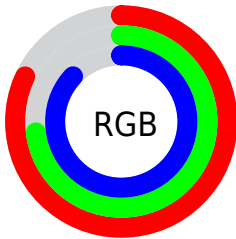

Distribution

- Red (82%)
- Green (73%)
- Blue (87%)