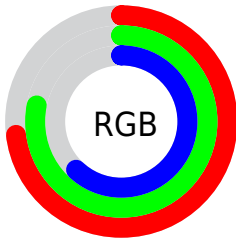

Distribution

Red (73%)

Green (78%)

Blue (62%)