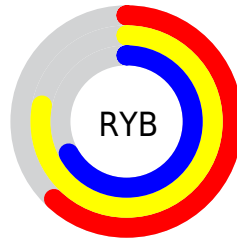

Red (62%)

Yellow (78%)

Blue (67%)