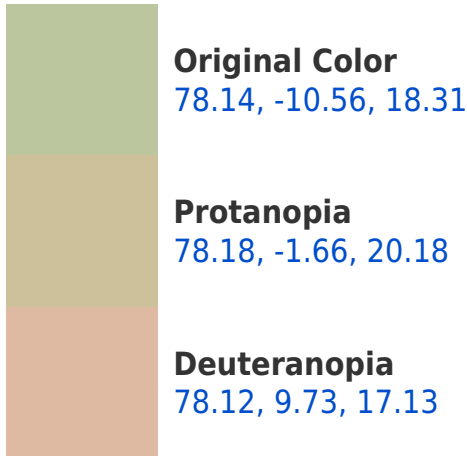

## **Background**

This preview shows how black text looks on a background with the CIELab color 158.14, -10.56, 18.31.

## Dichromacy

# Trichromacy

**Original Color**  
78.14, -10.56, 18.31

**Protanomaly**  
78.15, -5.21, 19.52

**Deuteranomaly**  
77.94, 2.53, 17.23

**Tritanomaly**  
78.10, -1.77, 1.64